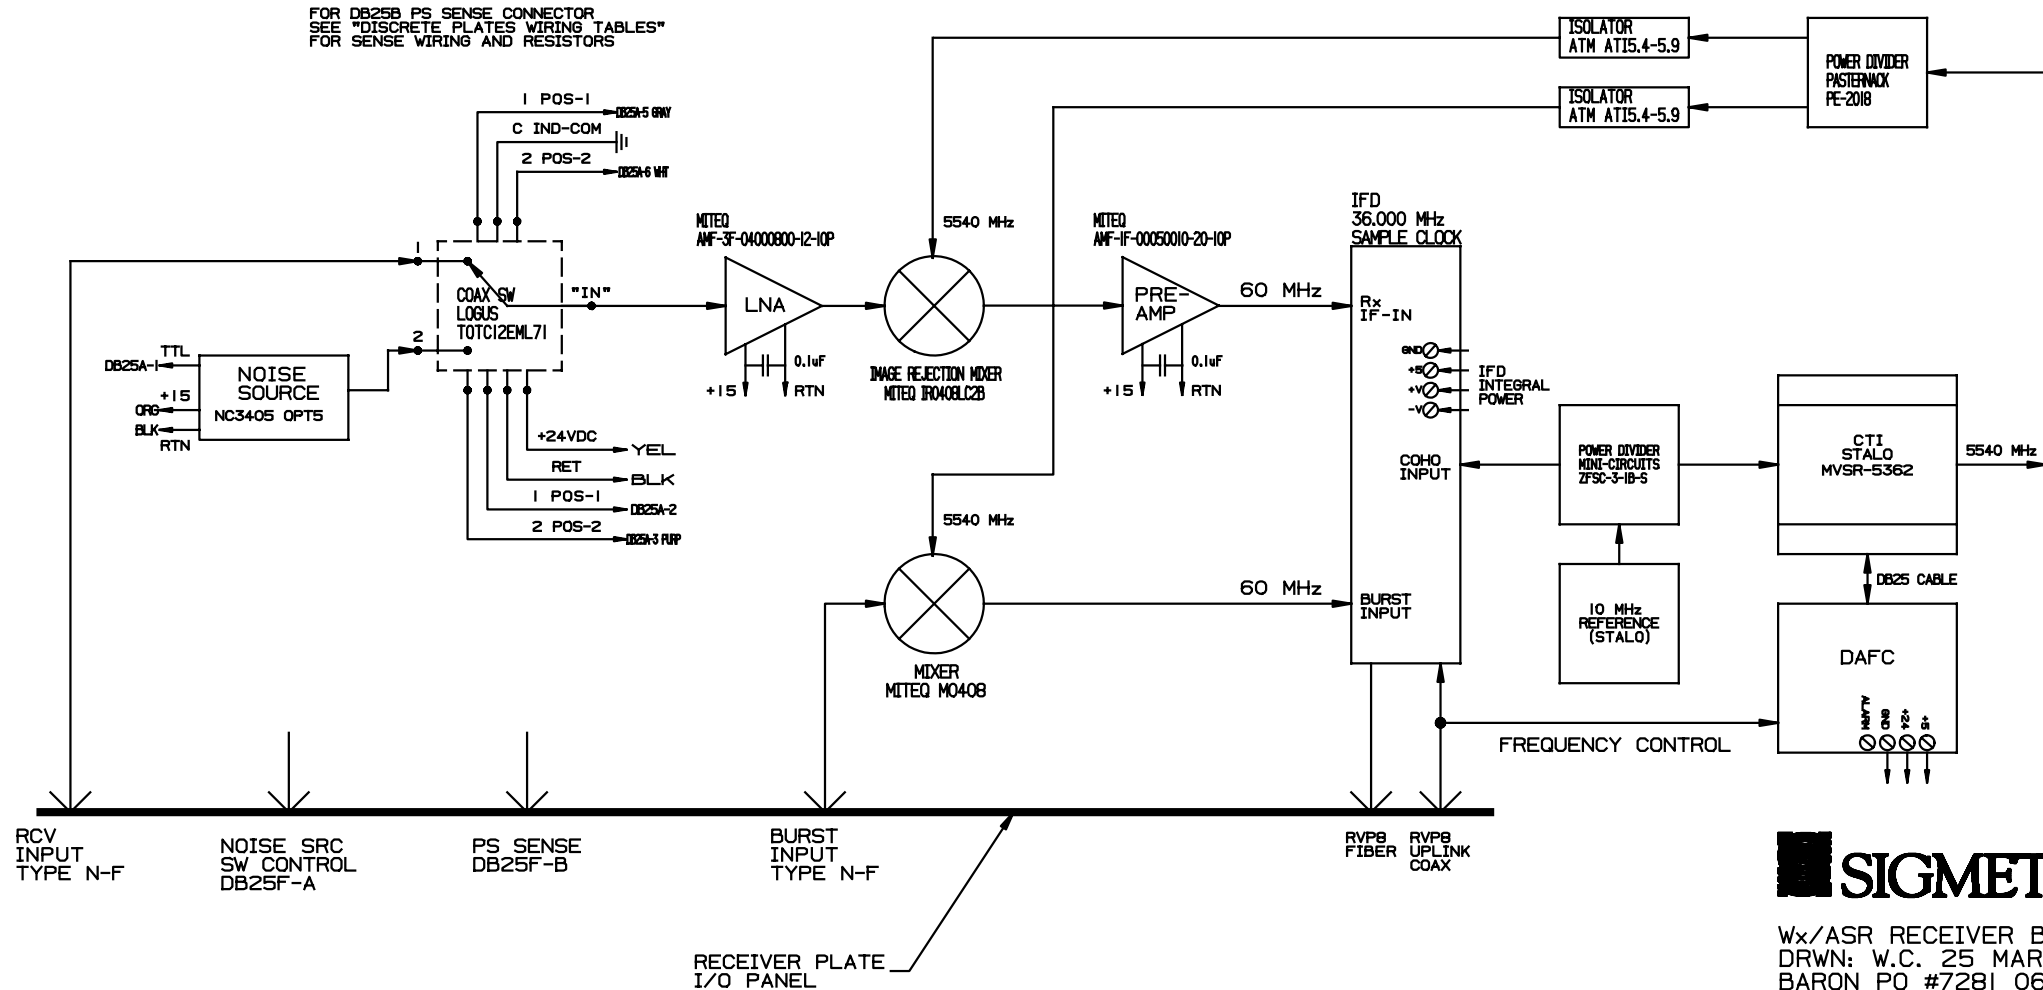

FOR DB25B PS SENSE CONNECTOR SEE "DISCRETE PLATES WIRING TABLES" FOR SENSE WIRING AND RESISTORS

Wx/ASR RECEIVER BLOCK DIAGRAM
 DRWN: W.C. 25 MAR 05
 BARON PO #7281 06 JAN 04